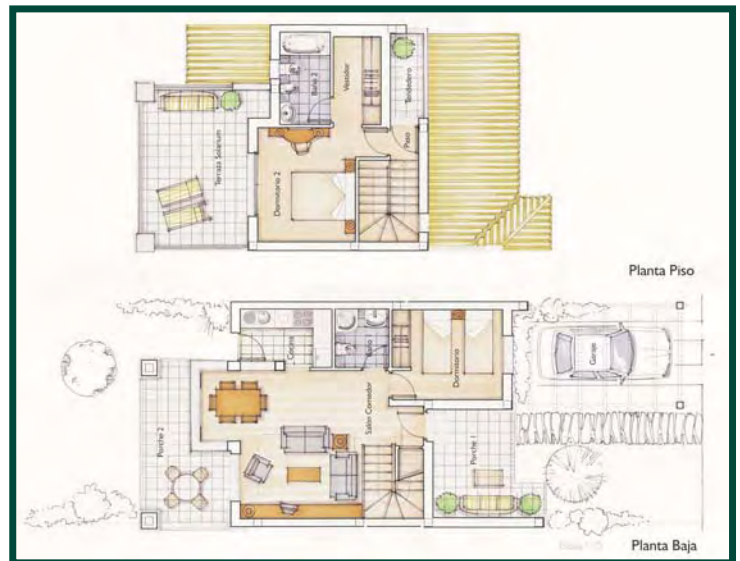

Mar Menor Golf Resort II will have an area of 700,000 sqm, which means that the final project will have a total of 1,400,000 sqm of dwellings and services. All this with green surroundings, including the golf course and located just 5 minutes away from the beach. This extension will cover all your needs on your doorstep.

TOWNHOUSES

2 Bedroom, 1 bathroom on two floors

4 or 5 units per block

Closed terrace: 19,60 m²

Off street parking: 15 m²

Build surface 85,70 m²

Total plot: 150 - 250 m²

Heating and Air Con

(in the living room and pre-installation throughout)

Fitted Kitchen

(with oven, hob and extractor hood)

VILLAS

2 Bedroom, 2 bathroom

Living room

Built Surface: 83,70 m²

Solarium on first floor: 36 m²