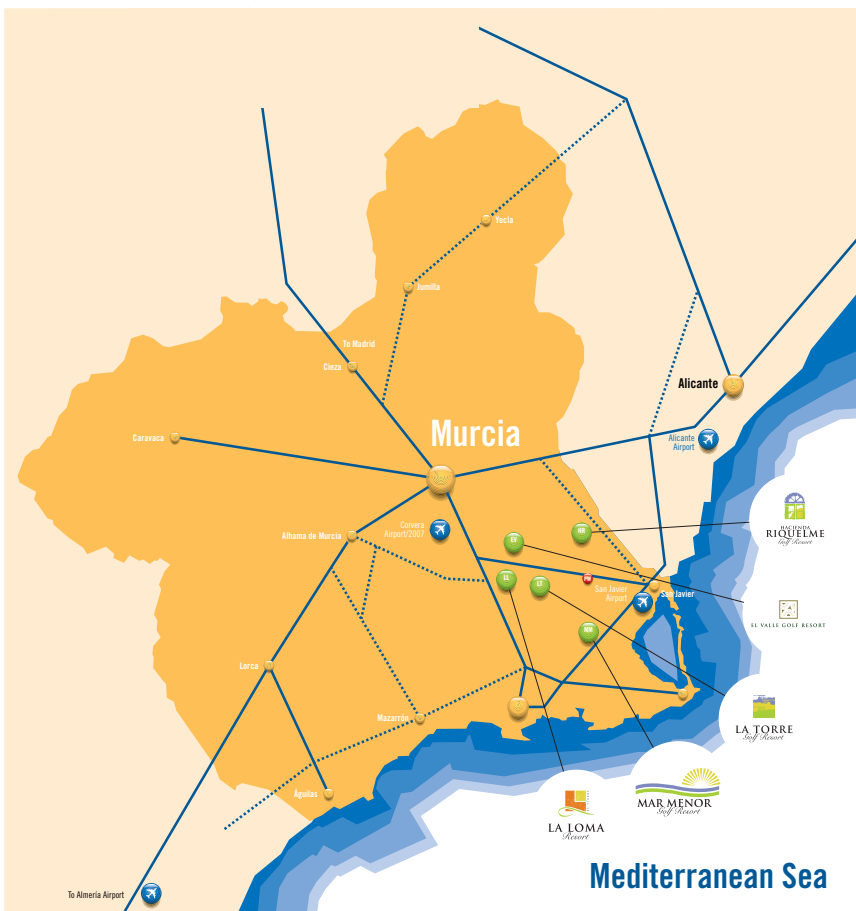

5 minutes from the beach

Mar Menor Golf Resort, Murcia, Spain

LAST VILLAS & TOWNHOUSES FOR SALE!!!

POLARIS WORLD

No. 1 in Luxury Spanish Properties

Mar Menor, a reality

This resort was initially planned with a area of 700,000 sqm for 750 dwellings which have already been handed over. The residents in this resort already enjoy all the services we offer. As a result of the success of this project, we have extended it with new dwellings, improving the range of services and making a 18 hole golf course.

Off street parking: 12 m²

Heating and Air Con

(in the living room and pre-installation throughout)

Fitted Kitchen

(with oven, hob and extractor hood)

High quality fitting

Nicklaus Golf Trail

Polaris World brings you the best golf offer in Europe. You, as an owner of a Polaris property, will be able to play in your resort's golf course, and also in the other 5 courses that make up the Nicklaus Golf Trail. All these courses close to your property and with the quality of the prestigious international company, Nicklaus Design. Six golf courses in a radius of 25 kms. Each course is unique and has a different challenge level. The best design guarantees enjoyment to every player. Six courses and a different challenge everyday.

NICKLAUS
GOLF TRAIL

NICKLAUS
DESIGN

NICKLAUS GOLF TRAIL	An 18 hole course designed by Nicklaus Design.	MAR MENOR Golf Resort
RIQUELME Golf Resort	An 18 hole course designed by Nicklaus Design.	Two 18 hole courses designed by Nicklaus Design.
EL VALLE GOLF RESORT	An 18 hole course designed by Nicklaus Design.	LA TORRE Golf Resort
LA LOMA Golf Resort	An 9 hole course designed by Nicklaus Design.	LA LOMA Golf Resort
2 InterContinental five star hotel in Mar Menor Golf Resort and El Valle Golf Resort. 1 Crown Plaza five star hotel in La Torre Golf Resort.		